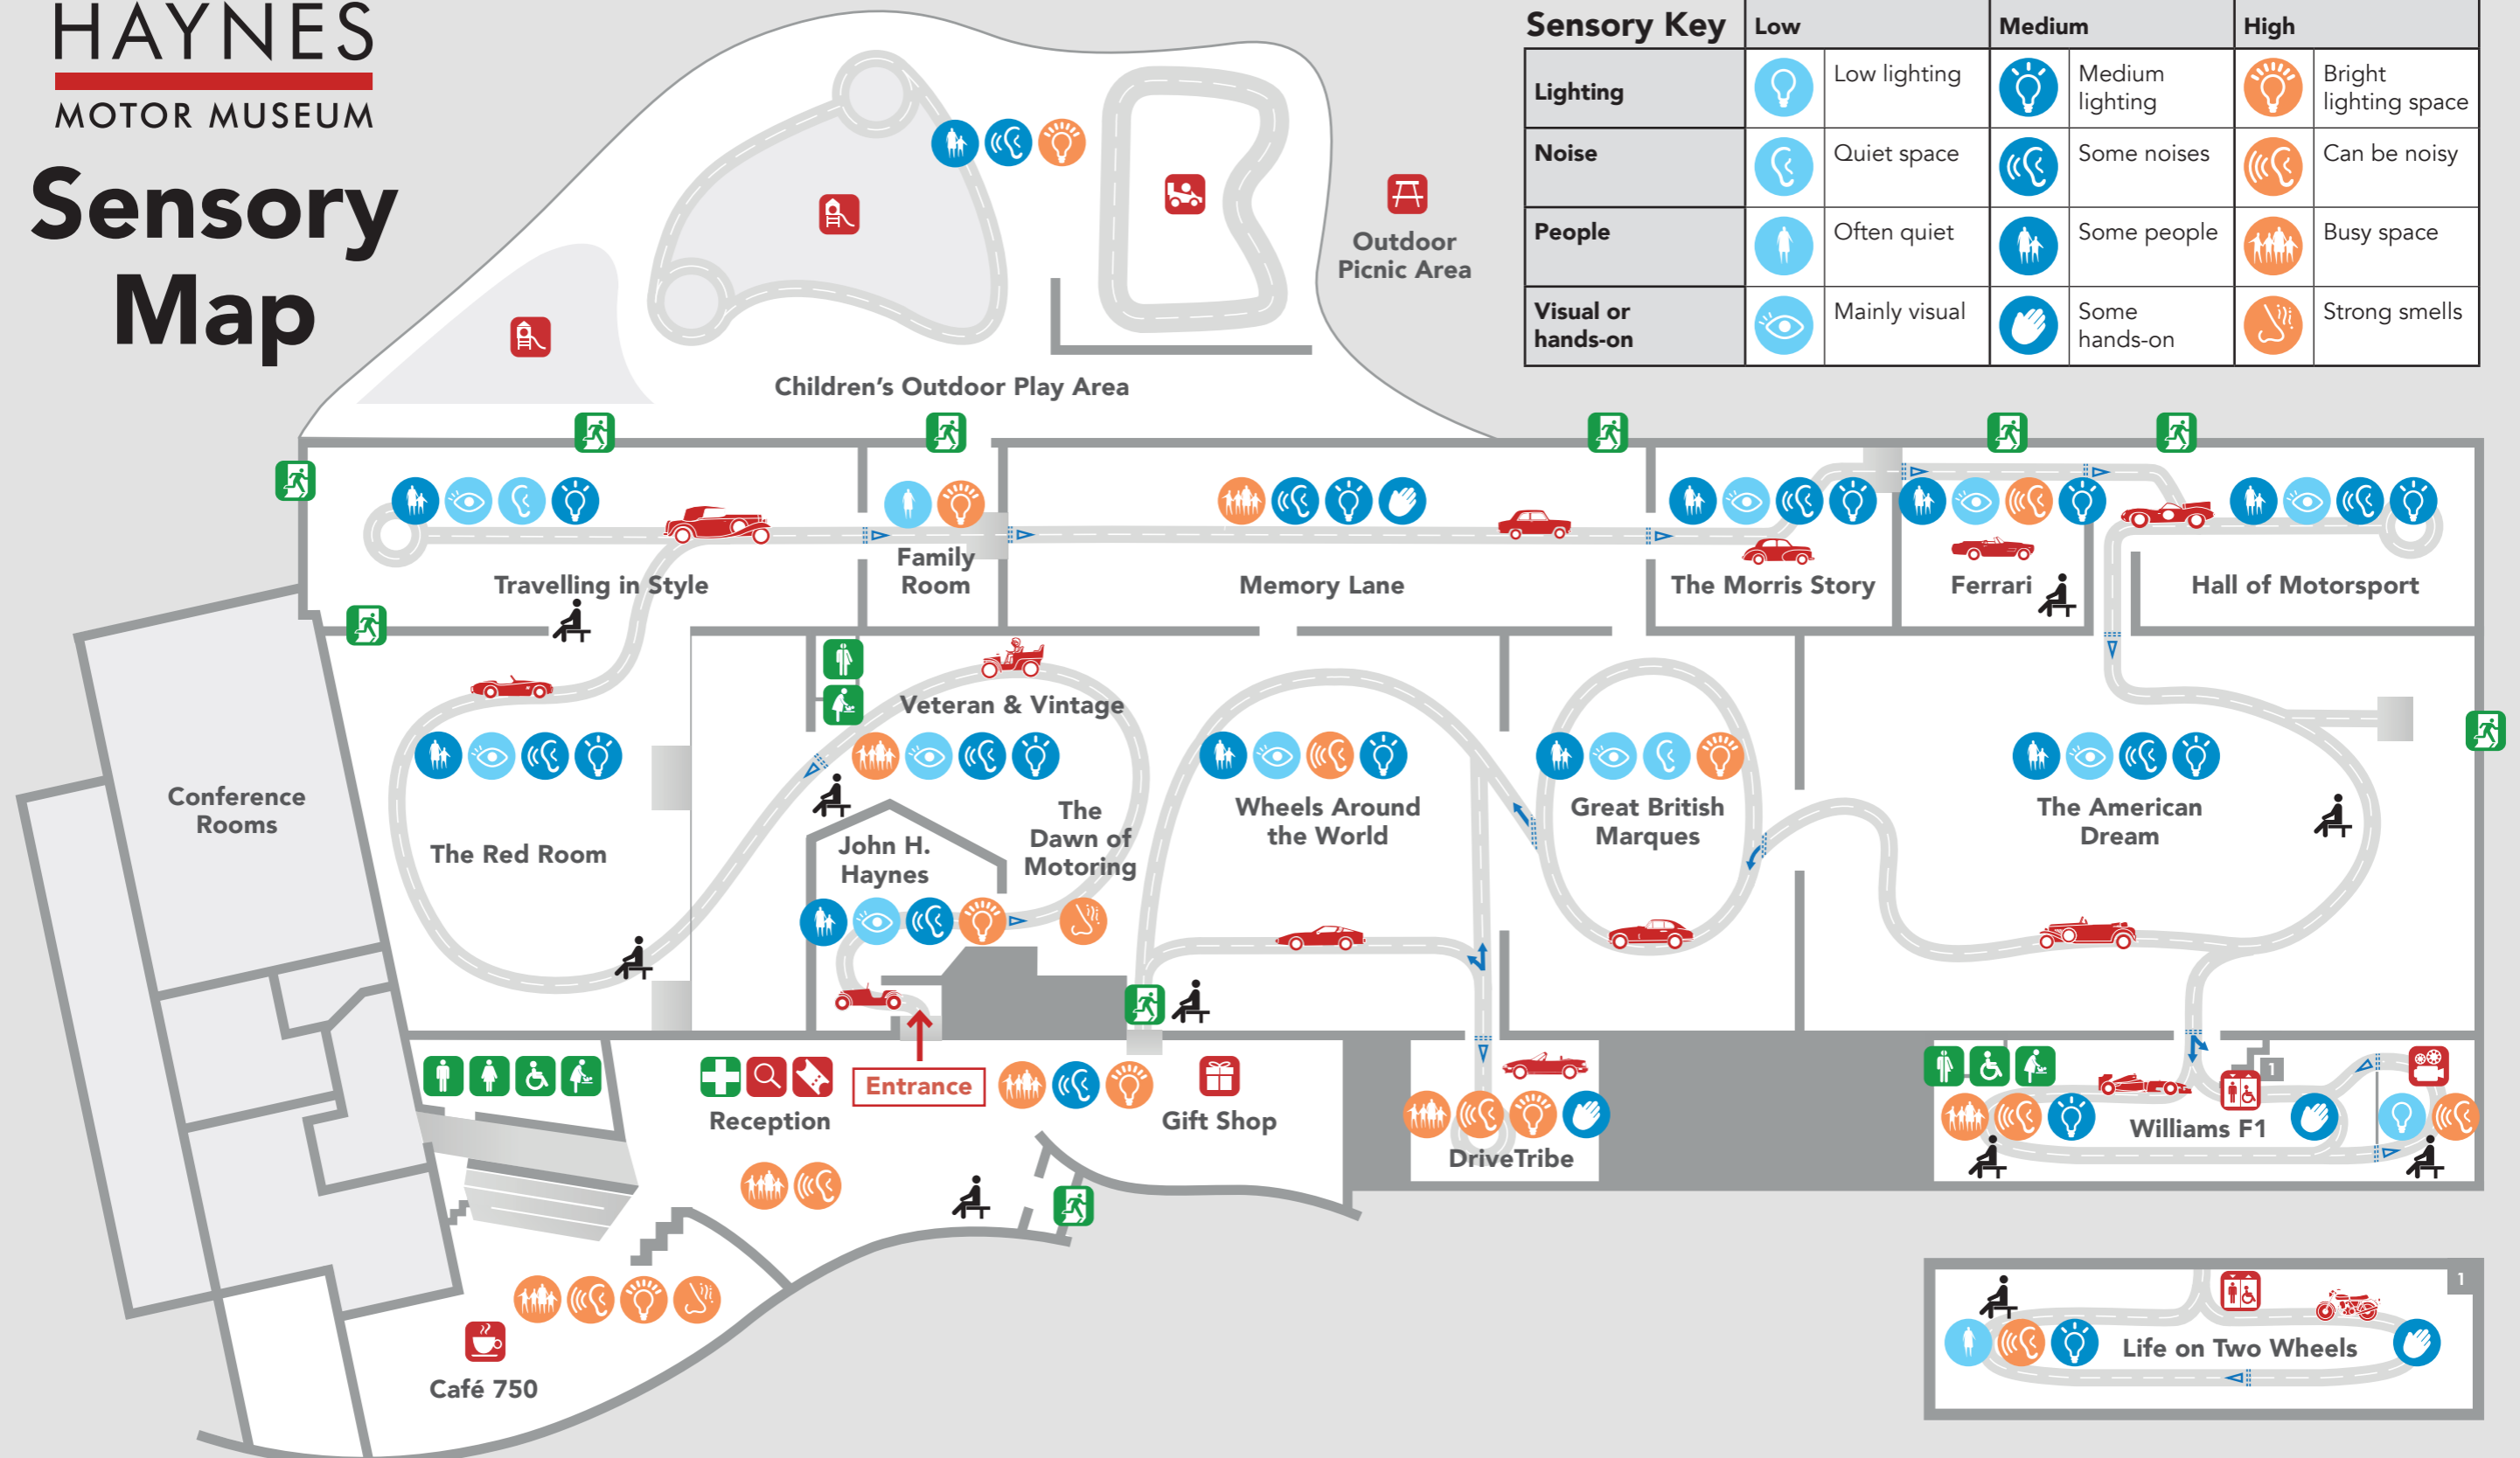

Sensory Map

Sensory Key	Low		Medium		High	
	Lighting		Low lighting		Medium lighting	
Noise		Quiet space		Some noises		Can be noisy
People		Often quiet		Some people		Busy space
Visual or hands-on		Mainly visual		Some hands-on		Strong smells

Key					
	Café 750		First Aid		Men Toilet
	Lost & Found		Emergency Exit		Female Toilet
	Reception & Purchase Ticket		Accessible Toilets		Unisex Toilets
	Gift Shop		Baby Changing		Lift
			Playground Equipment		Picnic Area
			Go-Karts Not Wheelchair accessible		Cinema
			Ramp		Stairs
			Bench seating		